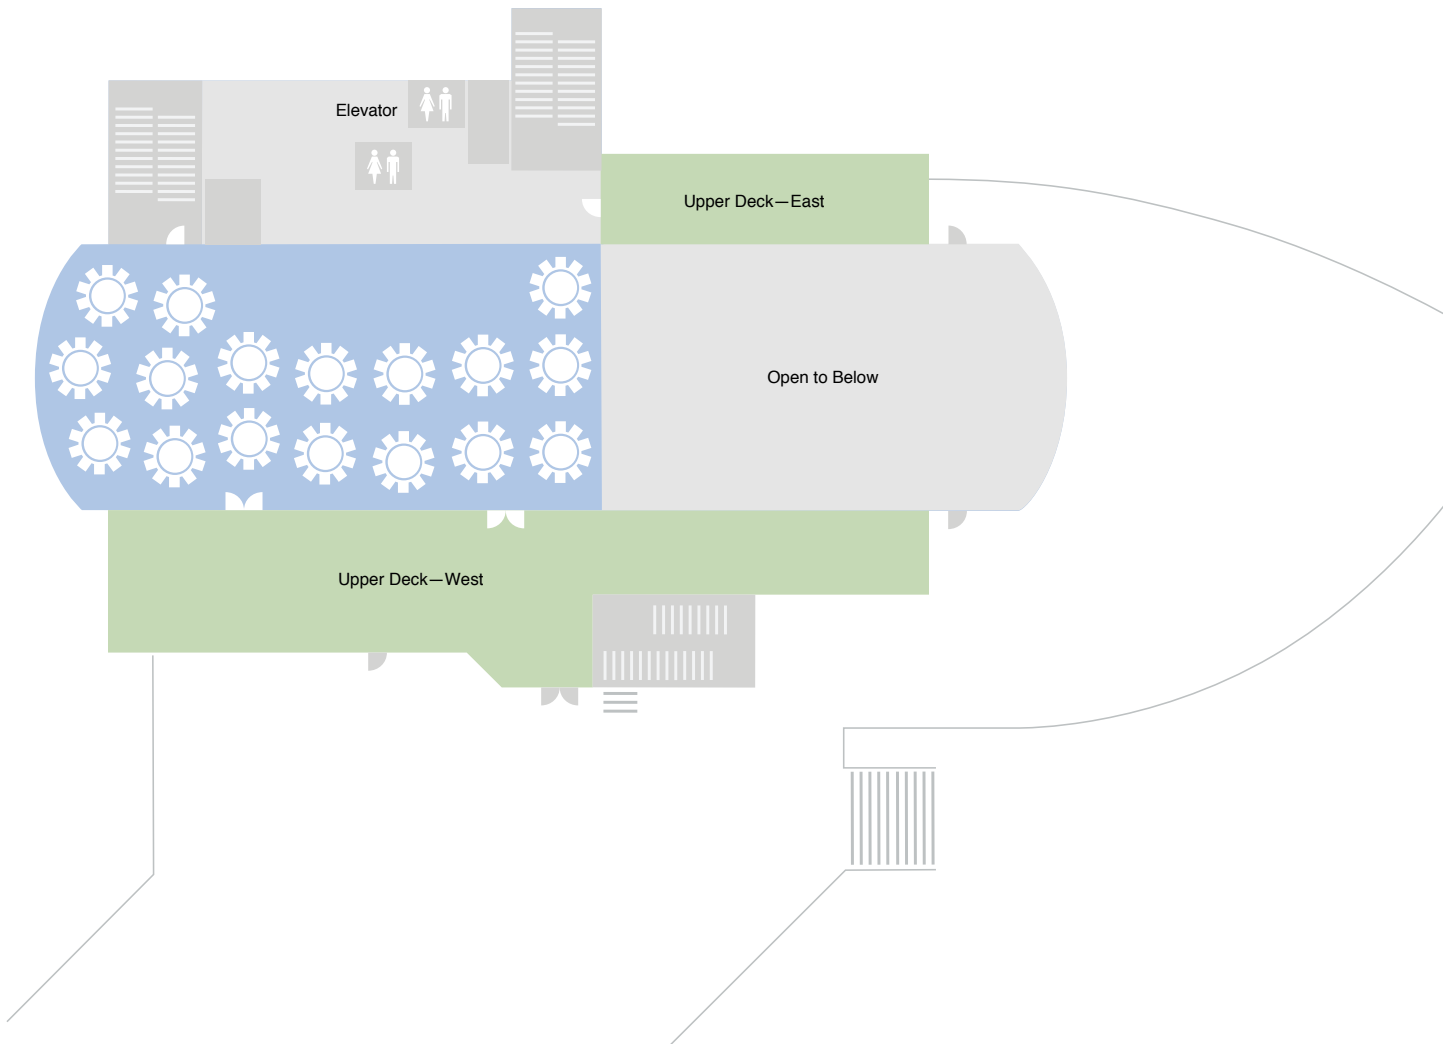

The Summit at Snowbird

The Summit Main Level

Room	Sq Ft.	Width	Length	Reception	Theater	Banquet: Rounds	Banquet: Rectangles	Conference
Main Level	2,908	59'	58'6"	350	---	---	150	---
Terrace	4,246	68'	68'	300	250	200	---	---

The Summit Upper Level

Room	Sq Ft.	Width	Length	Reception	Theater	Banquet: Rounds	Banquet: Rectangles	Conference	U-Shape
Upper Level	2,861	35'	65'	450	250	180	200	30	32
Upper Deck East	505	46'	12'6"	65	50	40	---	---	---
Upper Deck West	1,915	20'	113'3"	200	200	100	---	---	---