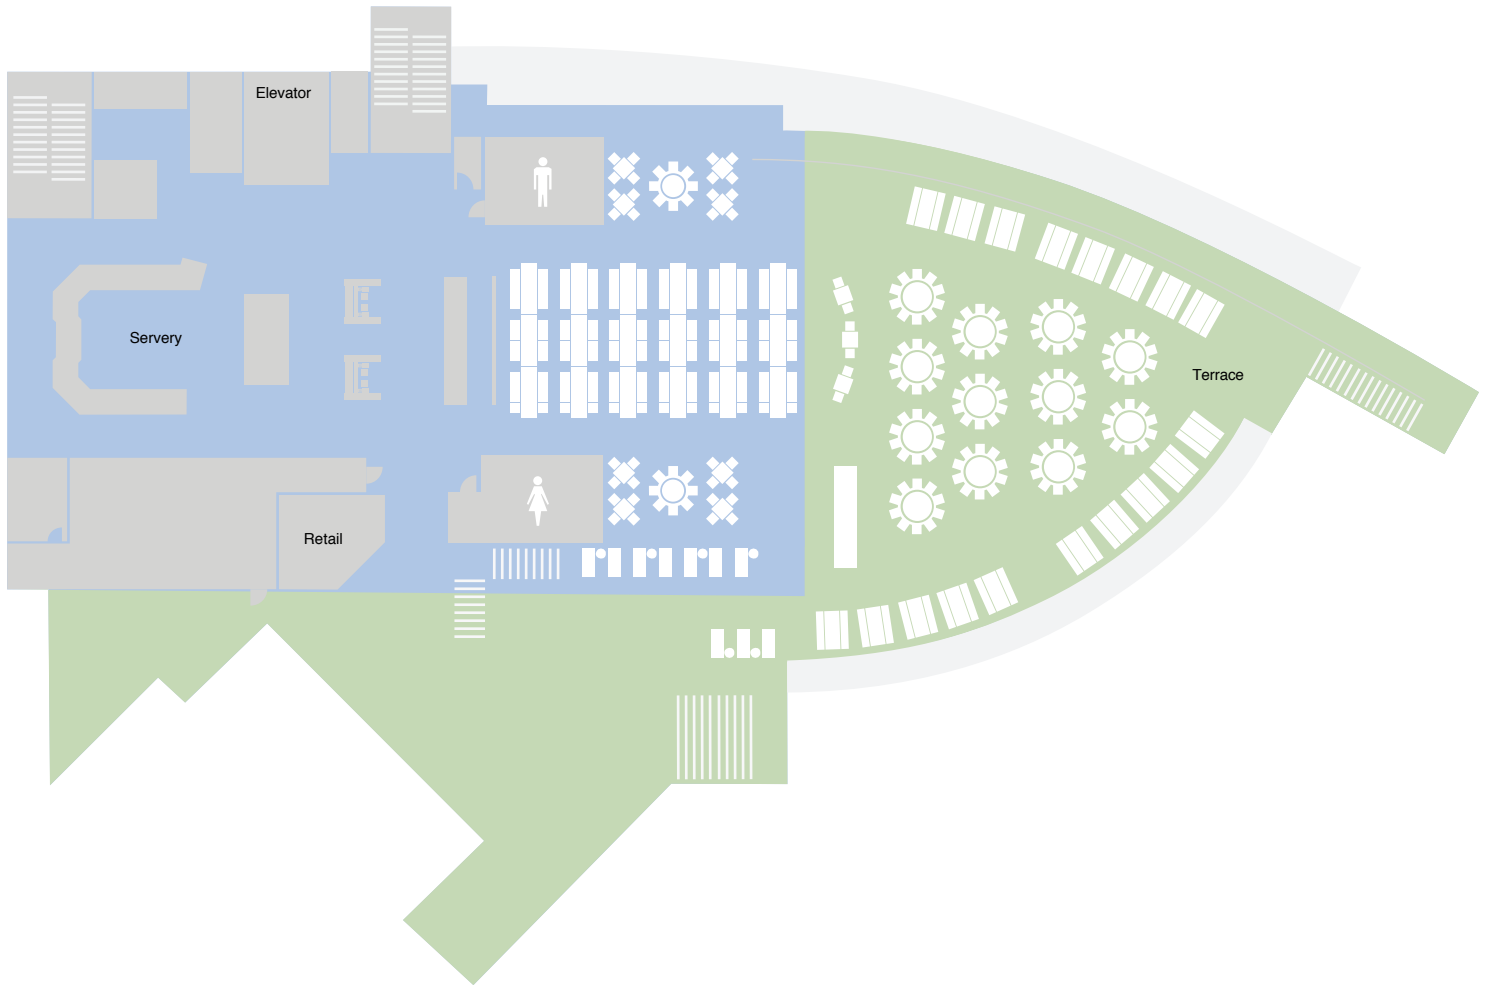

The Summit at Snowbird

The Summit Main Level

Room	Sq Ft.	Width	Length	Reception	Theater	Banquet: Rounds	Banquet: Rectangles	Conference
Main Level	2,908	59'	58'6"	350	---	---	150	---
Terrace	4,246	68'	68'	300	250	200	---	---

The Summit Upper Level

Room	Sq Ft.	Width	Length	Reception	Theater	Banquet: Rounds	Banquet: Rectangles	Conference	U-Shape
Upper Level	2,861	35'	65'	450	250	180	200	30	32
Upper Deck East	505	46'	12'6"	65	50	40	---	---	---
Upper Deck West	1,915	20'	113'3"	200	200	100	---	---	---