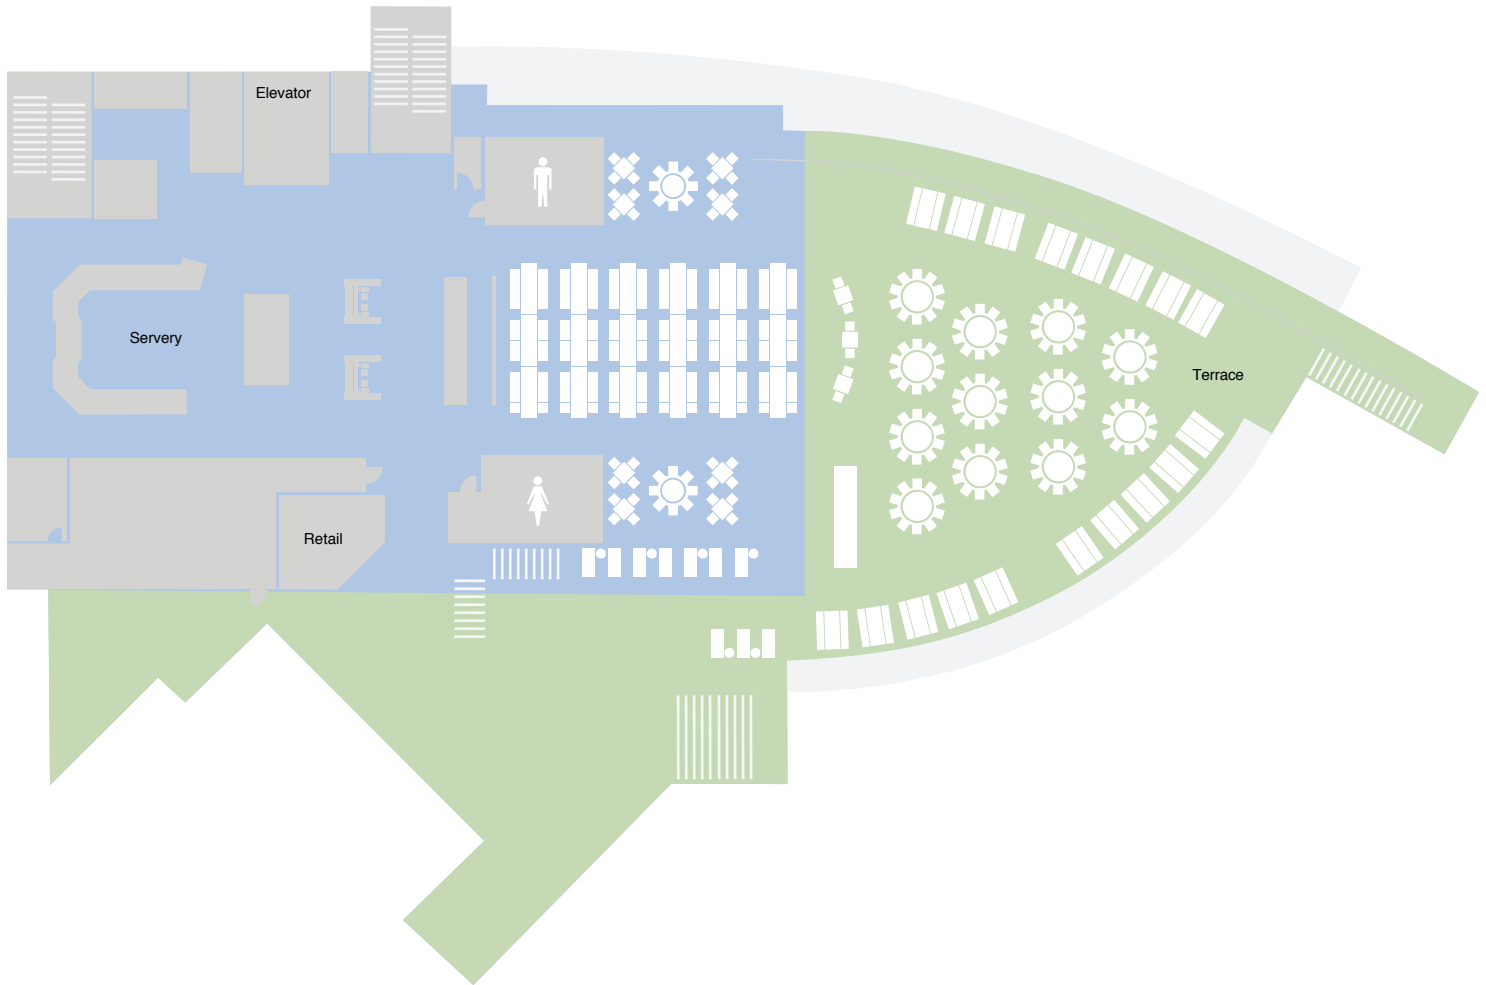

# The Summit at Snowbird

# The Summit Main Level

Room	Sq Ft.	Width	Length	Reception	Theater	Banquet: Rounds	Banquet: Rectangles	Conference
Main Level	2,908	59'	58'6"	350	---	---	150	---
Terrace	4,246	68'	68'	300	250	200	---	---

# The Summit Upper Level

Room	Sq Ft.	Width	Length	Reception	Theater	Banquet: Rounds	Banquet: Rectangles	Conference	U-Shape
Upper Level	2,861	35'	65'	450	250	180	200	30	32
Upper Deck East	505	46'	12'6"	65	50	40	---	---	---
Upper Deck West	1,915	20'	113'3"	200	200	100	---	---	---