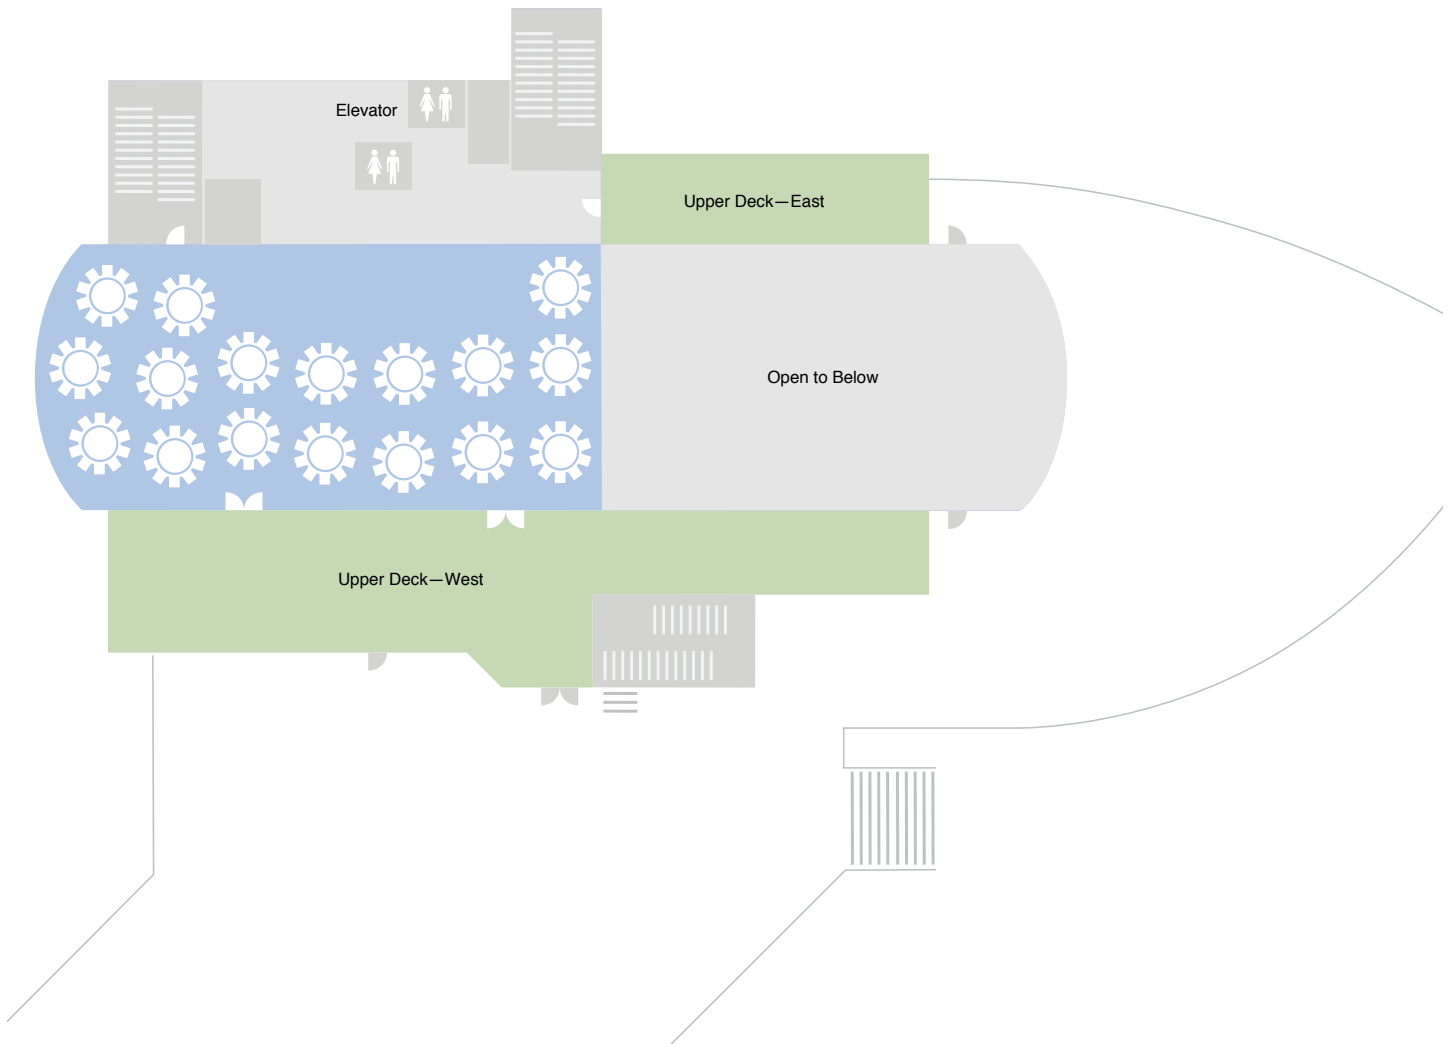

# The Summit at Snowbird

# The Summit Main Level

Room	Sq Ft.	Width	Length	Reception	Theater	Banquet: Rounds	Banquet: Rectangles	Conference
Main Level	2,908	59'	58'6"	350	---	---	150	---
Terrace	4,246	68'	68'	300	250	200	---	---

# The Summit Upper Level

Room	Sq Ft.	Width	Length	Reception	Theater	Banquet: Rounds	Banquet: Rectangles	Conference	U-Shape
Upper Level	2,861	35'	65'	450	250	180	200	30	32
Upper Deck East	505	46'	12'6"	65	50	40	---	---	---
Upper Deck West	1,915	20'	113'3"	200	200	100	---	---	---