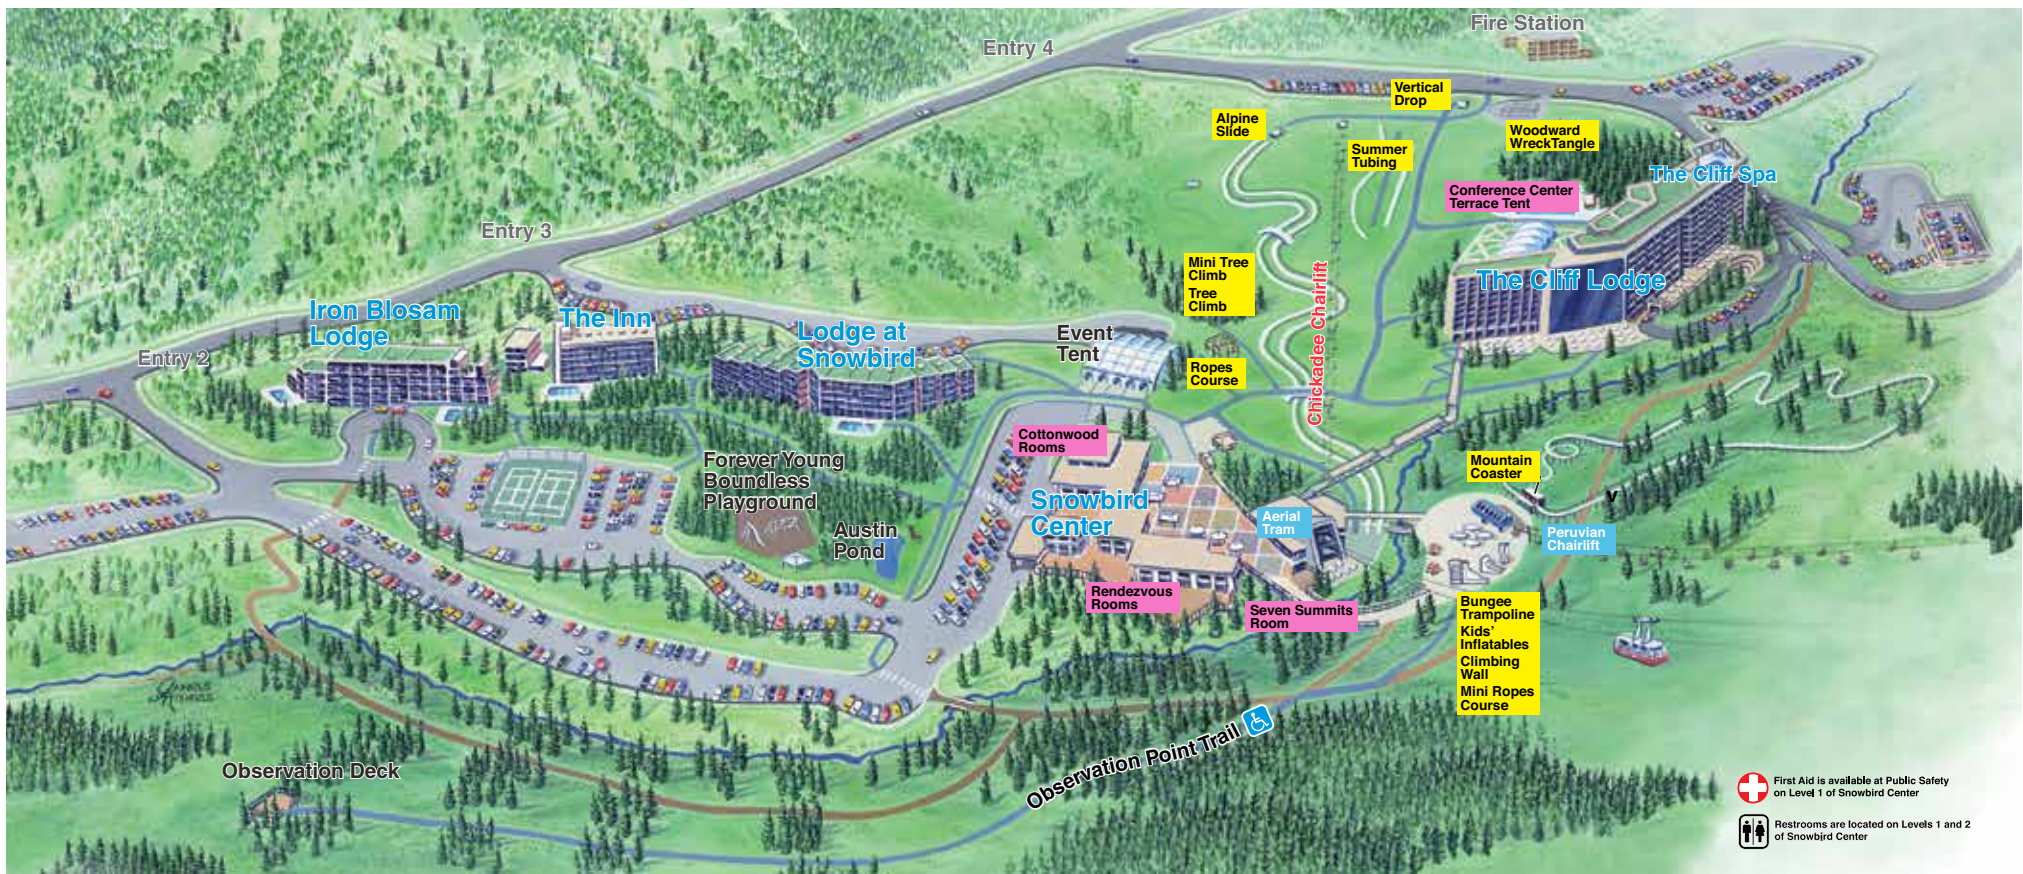

activity & barbecue packages

summer 2021

Snowbird offers the perfect location for your Summer group or company party! Easy to reach and yet a world away from the city, come and enjoy our cool air, spectacular scenery and fun activities for the whole family. Snowbird is just 6 miles up spectacular Little Cottonwood Canyon. Our four summer party specials are the best value for your group to enjoy a fun-packed day at Snowbird.

village map

Meetings & Banquets

- The Cliff Lodge Meeting & Banquet Rooms
- The Summit on Hidden Peak
- Snowbird Center
- The Lodge at Snowbird

Outdoor Meeting Venues

- Conference Center Terrace Tent
- Atrium Patio
- Magpie Terrace
- Golden Cliff Terrace
- The Summit Terrace on Hidden Peak
- Event Tent
- Plaza Deck
- Skier's Bridge

Dining & Nightlife

- The Summit on Hidden Peak
- The Summit Restaurant
- The Cliff Lodge
- The Atrium
- The Aerie
- SeventyOne Restaurant & Bar
- Superior Snacks
- The Lodge at Snowbird
- The Lodge Bistro
- Bistro Lounge
- Snowbird Center
- The Forklift
- Baked & Brewed Café
- General Gritts Deli
- Tram Car Pizza
- Steak Pit
- The Tram Club

Summer Activities

- Aerial Tram
- Peruvian Chairlift & Tunnel
- Woodward Wrecktangle
- Summer Tubing
- Alpine Slide
- Mountain Coaster
- Vertical Drop
- Ropes Course
- Bungee Trampolines
- Kids' Inflatables
- Wasatch Mining Co.
- Snowbird Mountain Guides
- Cool Air Concert Series
- Oktoberfest
- Forever Young Boundless Playground