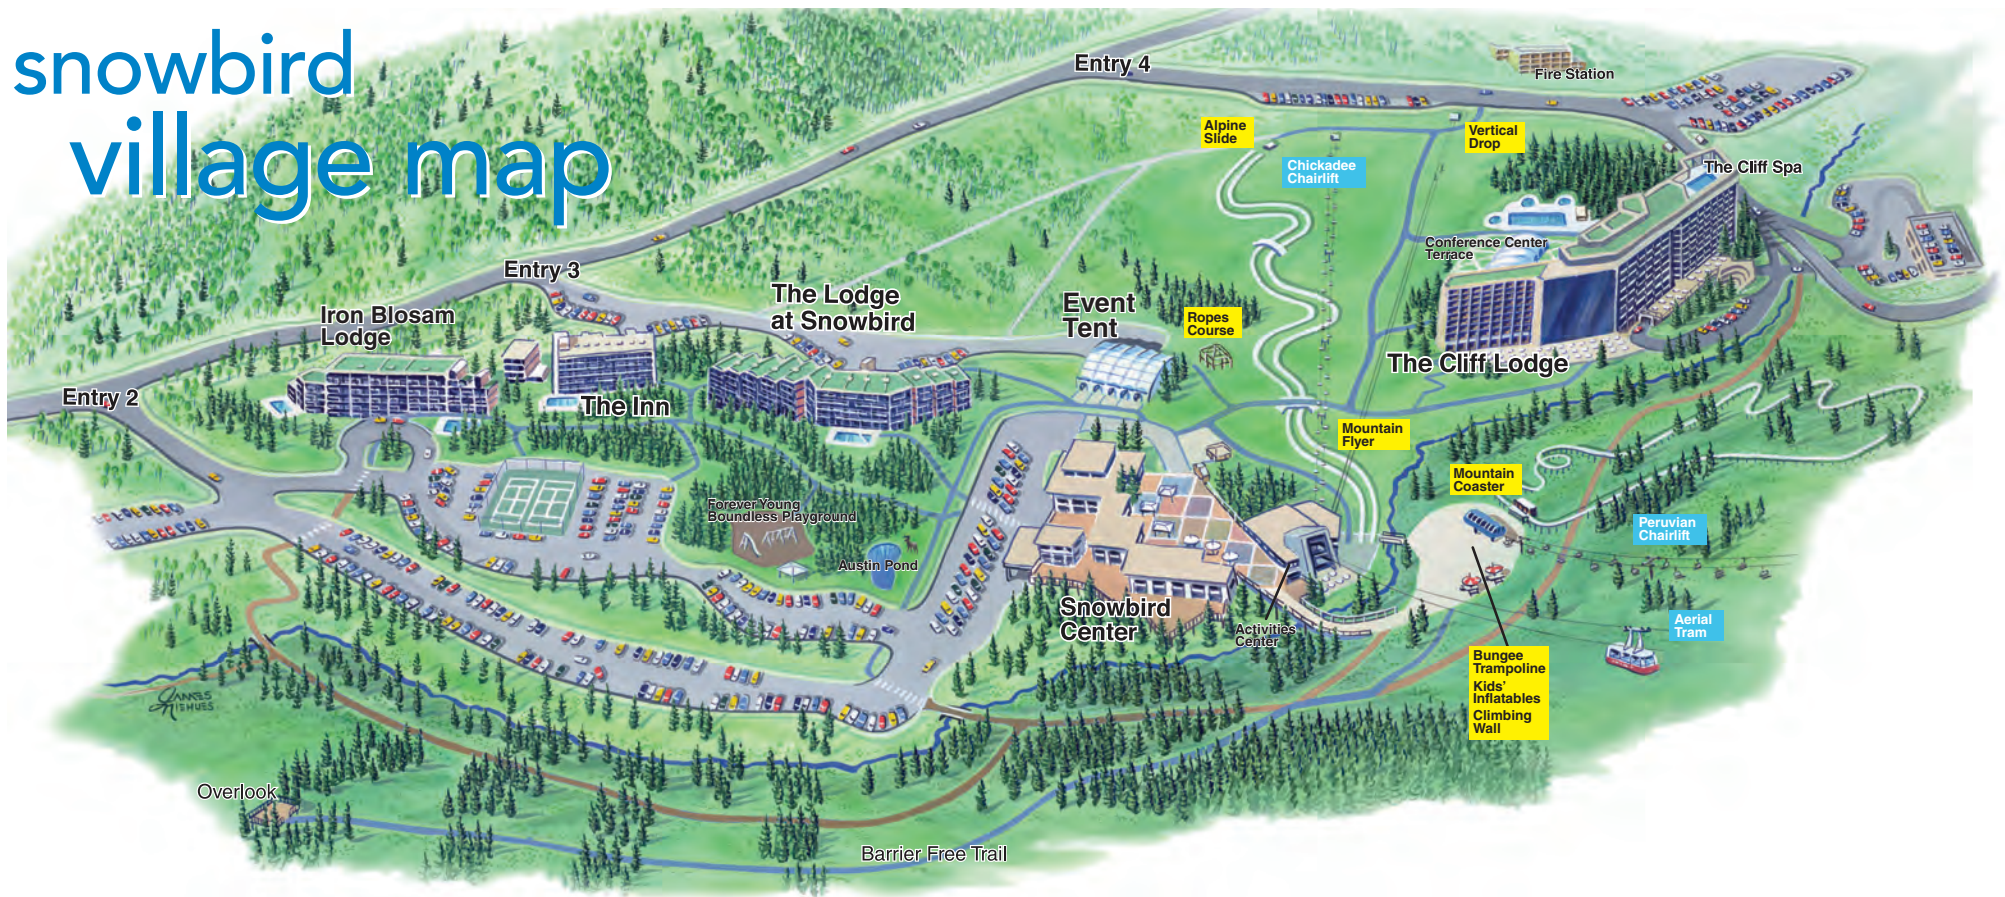

# snowbird village map

## Outdoor Meeting Venues

Conference Center Terrace Tent  
Creekside Terrace  
Event Tent  
Plaza Deck  
Skier's Bridge

## Snowbird Center

The Forklift  
Baked & Brewed  
General Gritts  
Tram Car Pizza  
Steak Pit  
Tram Club

## Hidden Peak (Top of the Tram)

The Summit Shop