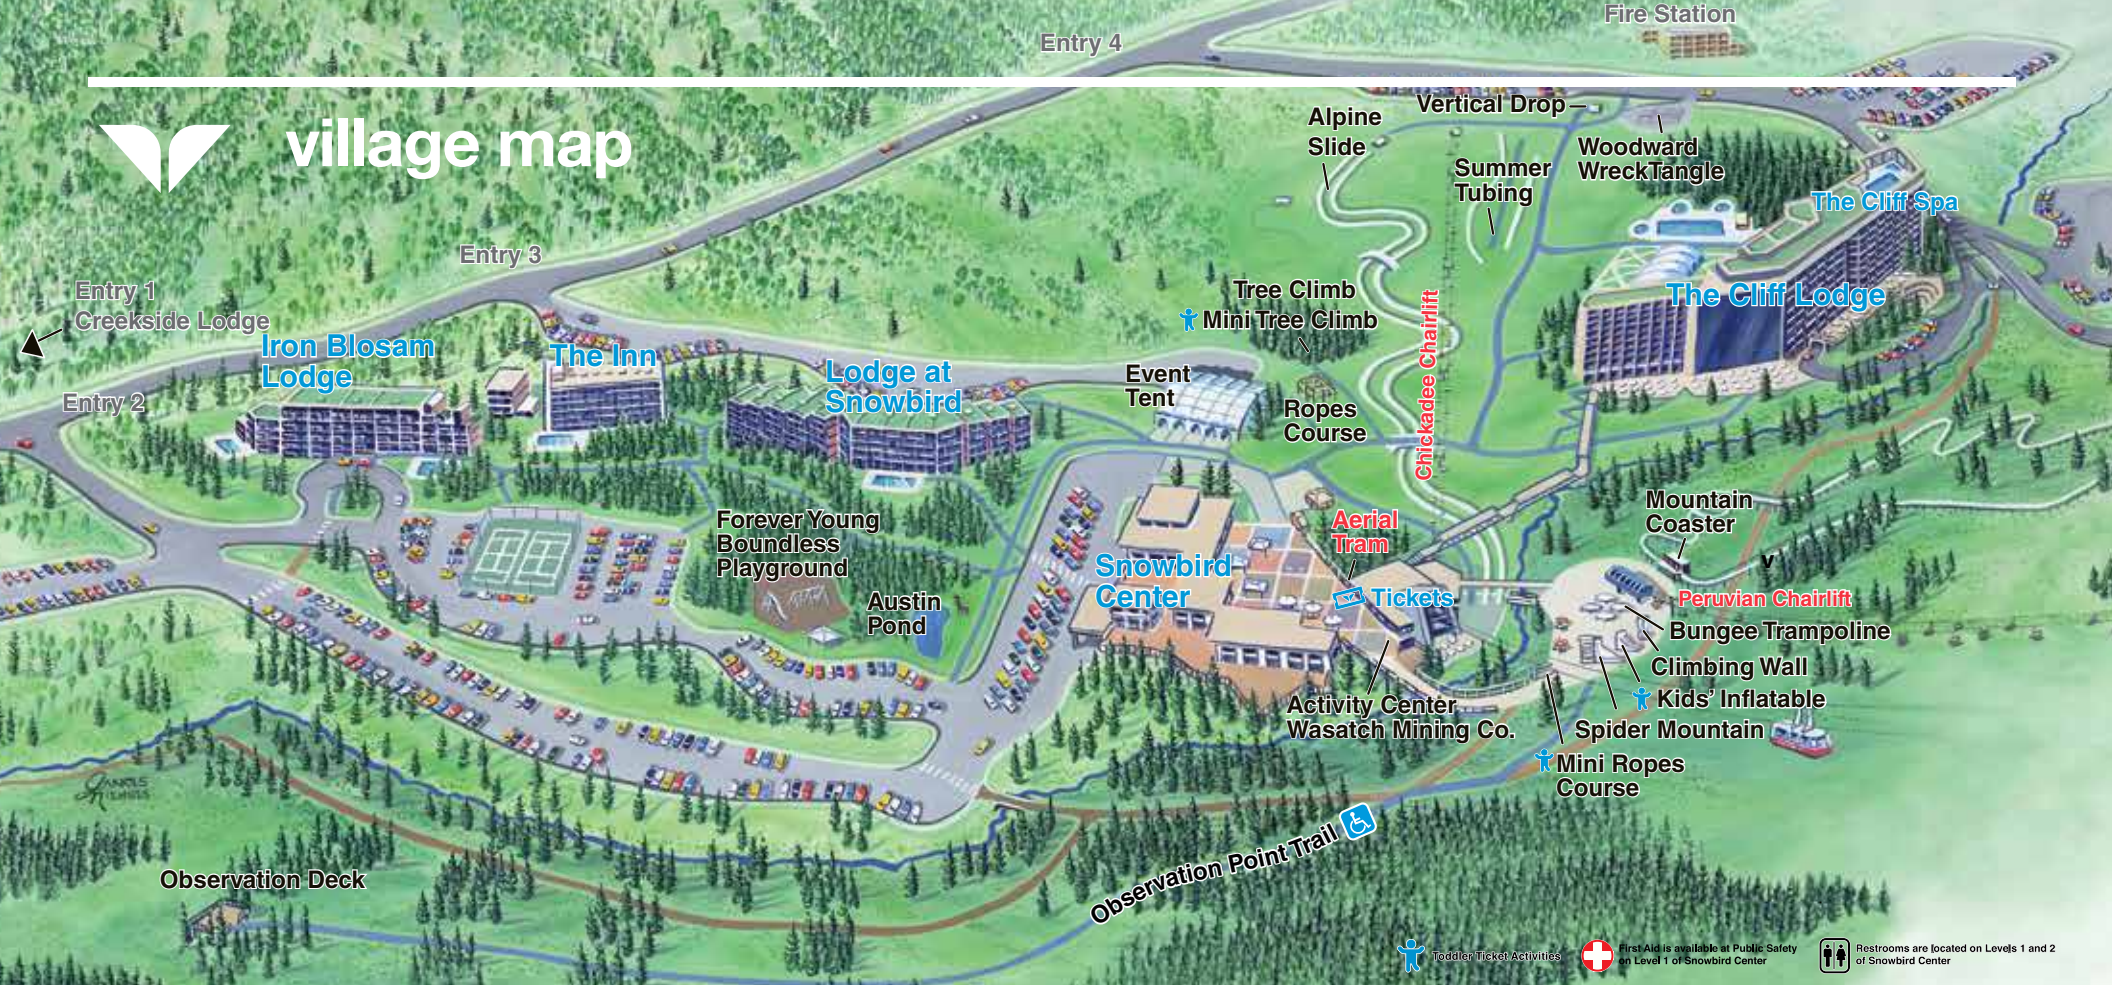

Entry 4

Fire Station

village map

Entry 1
Creekside Lodge

Entry 2

Entry 3

Iron Blossam Lodge

The Inn

Lodge at Snowbird

Event Tent

Alpine Slide

Vertical Drop

Summer Tubing

Woodward Wreck Tangle

The Cliff Spa

The Cliff Lodge

Observation Deck

Observation Point Trail

Toddler Ticket Activities

First Aid is available at Public Safety on Level 1 of Snowbird Center

Restrooms are located on Levels 1 and 2 of Snowbird Center

Other Summer Activities

- On-Mountain
- The Summit (Top of Aerial Tram, Hidden Peak)

Shops & Services

- The Cliff Lodge
- Cliff Sundries
- The Cliff Spa & Shop
- Superior Snacks
- ATM
- Public Safety

- Snowbird Center
- Center Sundries
- Pharmacy
- U.S. Post Office
- Christy Sports
- Smiley's Photography
- Pipeline
- Wings
- General Gritts Wine & Liquor Store
- Snowbird Sports, Bike Rental
- ATM
- Public Safety